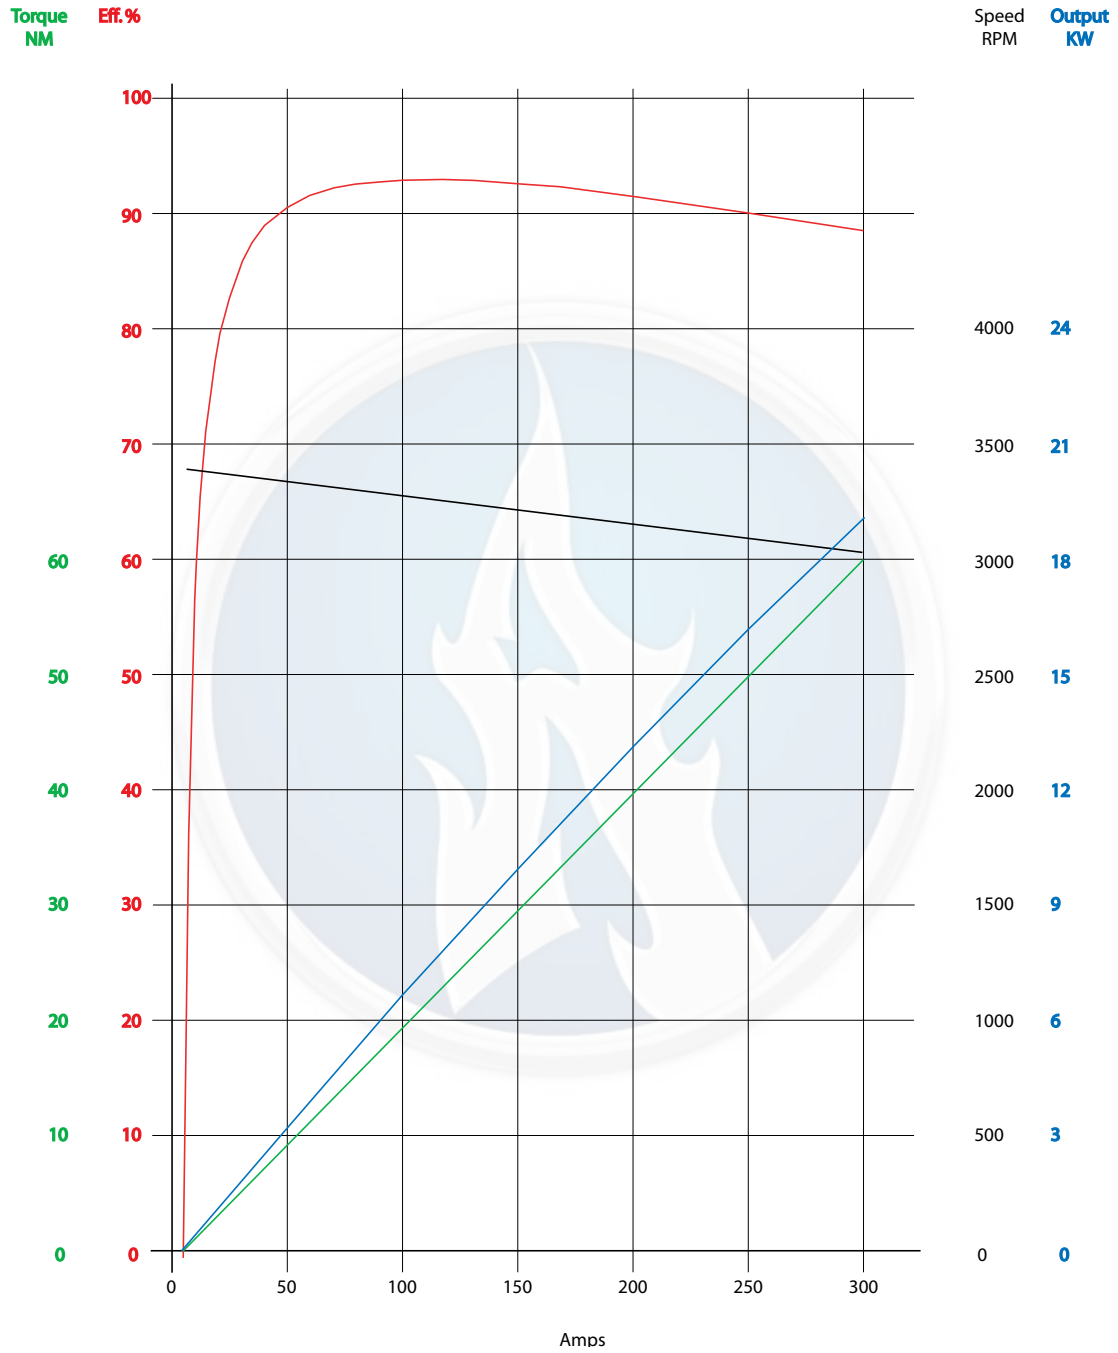

A G N I
M O T O R S

PERFORMANCE GRAPHS

143 SERIES

47RPM/VOLT AT 24V

47RPM/VOLT AT 36V

47RPM/VOLT AT 48V

47RPM/VOLT AT 60V

47RPM/VOLT AT 72V

47RPM/VOLT AT 84V