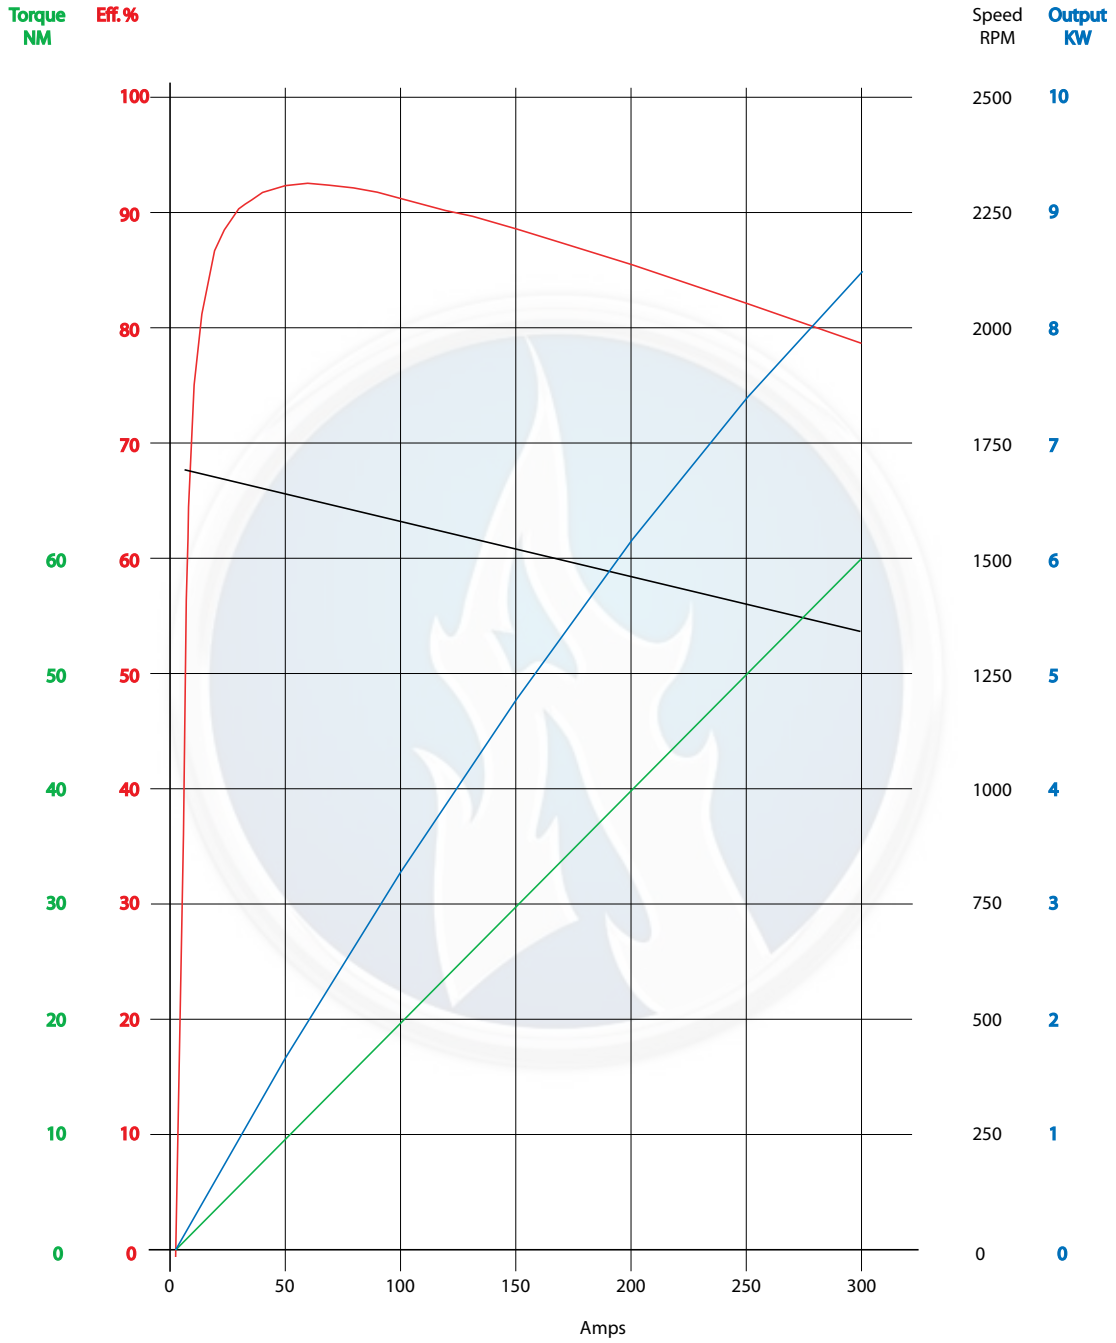

A G N I
M O T O R S

PERFORMANCE GRAPHS

143 SERIES

47RPM/VOLT AT 24V

47RPM/VOLT AT 36V

47RPM/VOLT AT 48V

47RPM/VOLT AT 60V

47RPM/VOLT AT 72V

47RPM/VOLT AT 84V