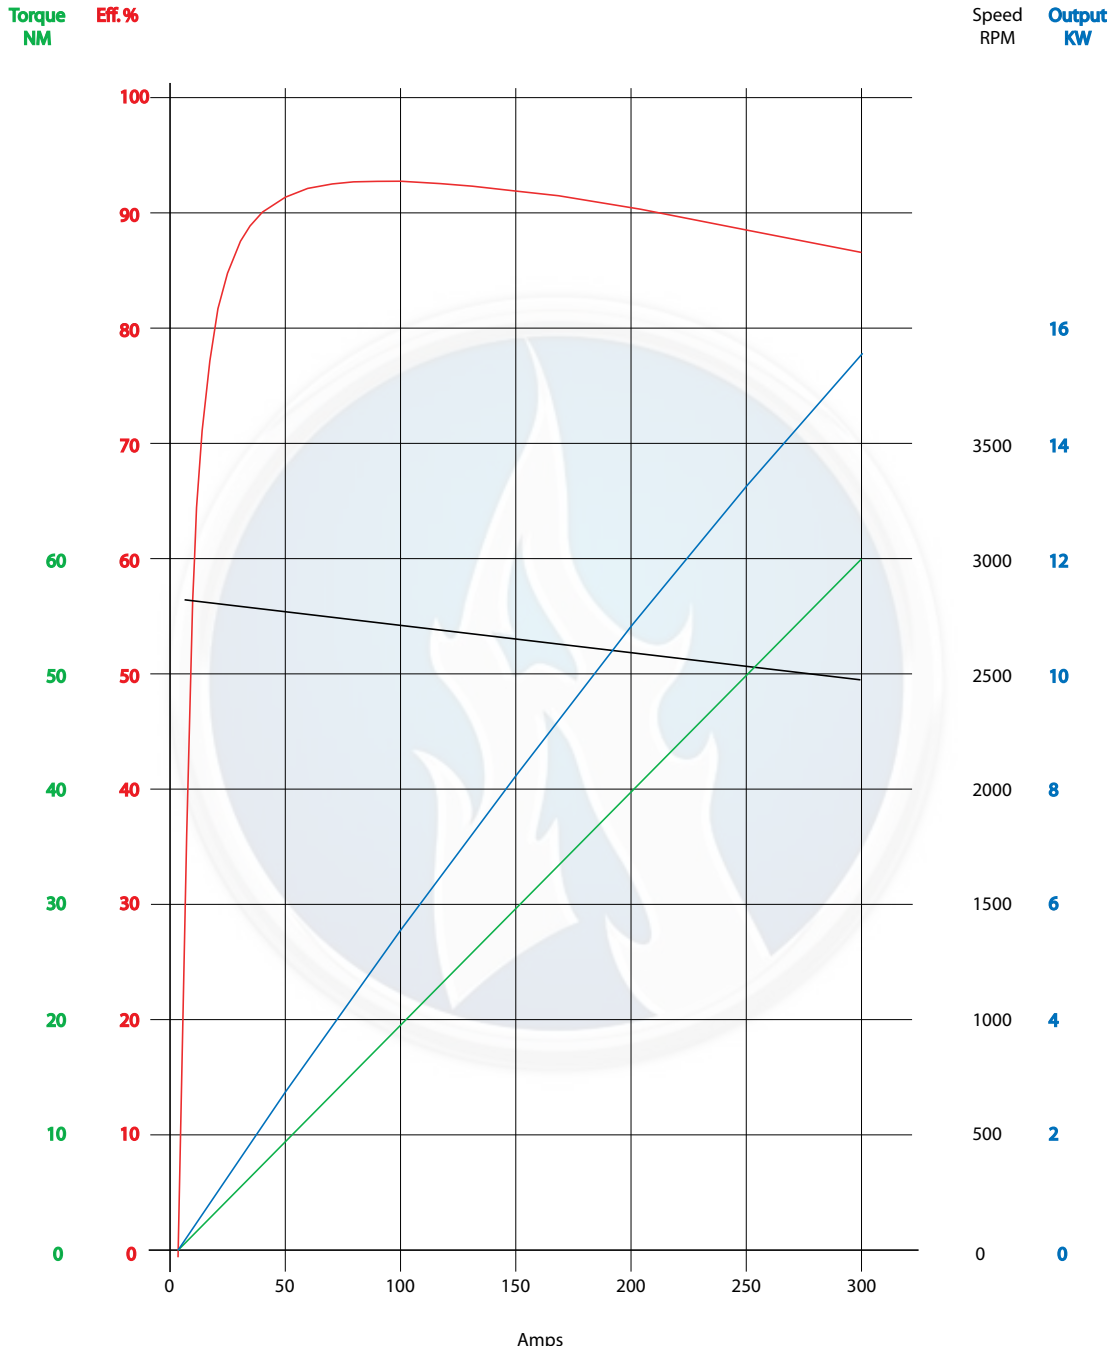

A G N I
M O T O R S

PERFORMANCE GRAPHS

143 SERIES

47RPM/VOLT AT 24V

47RPM/VOLT AT 36V

47RPM/VOLT AT 48V

47RPM/VOLT AT 60V

47RPM/VOLT AT 72V

47RPM/VOLT AT 84V