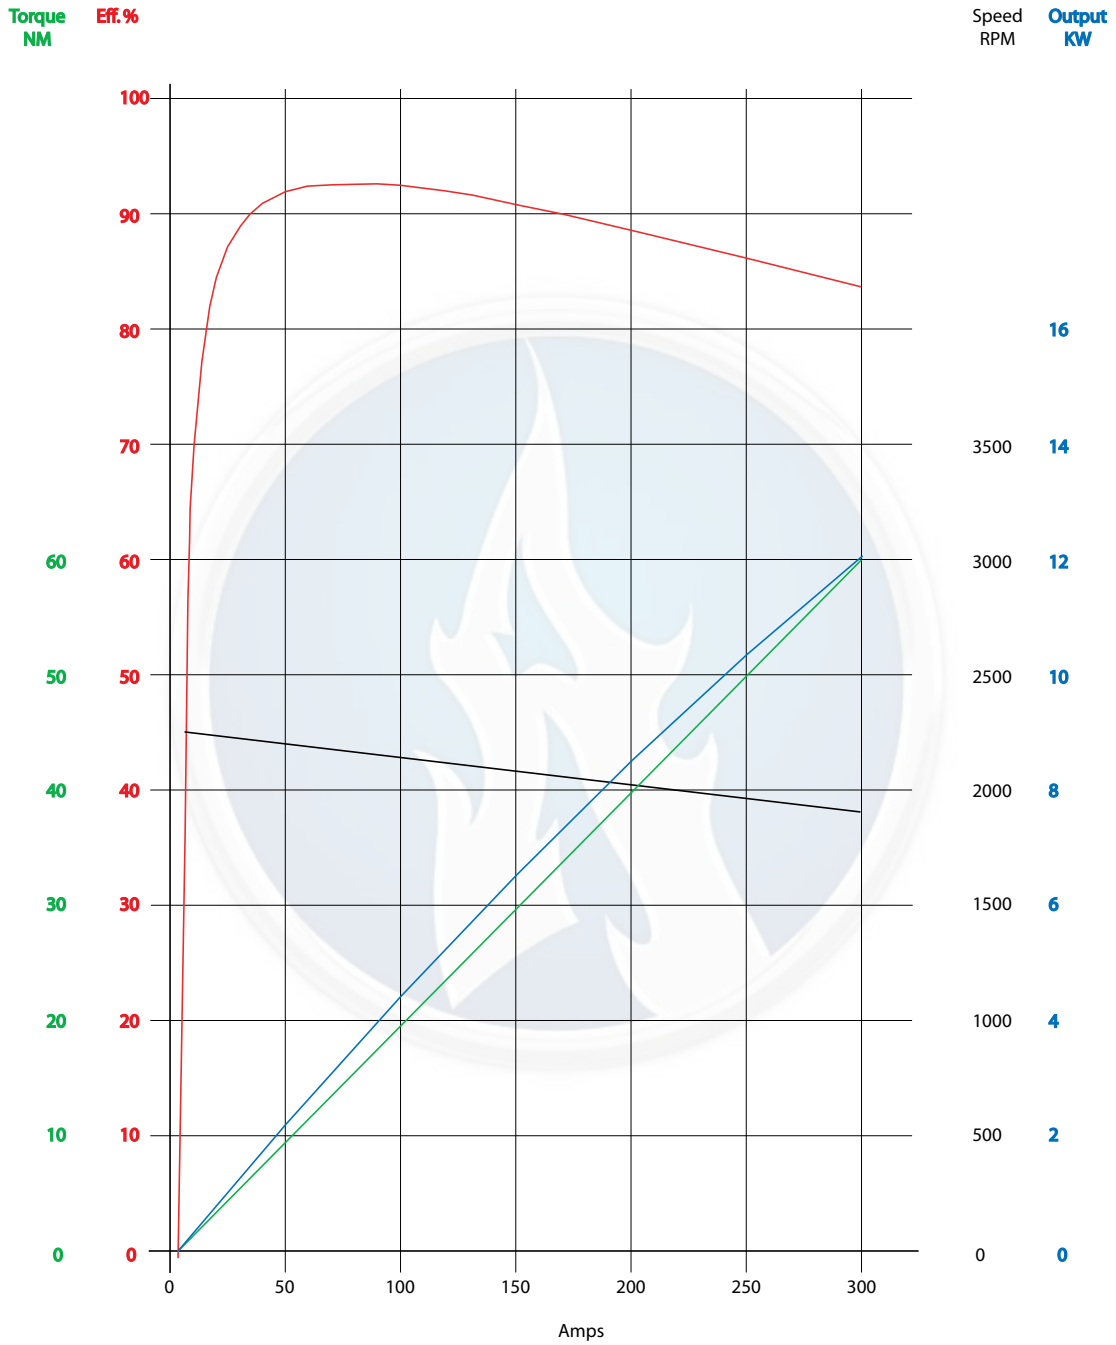

A G N I
M O T O R S

PERFORMANCE GRAPHS

143 SERIES

47RPM/VOLT AT 24V

47RPM/VOLT AT 36V

47RPM/VOLT AT 48V

47RPM/VOLT AT 60V

47RPM/VOLT AT 72V

47RPM/VOLT AT 84V