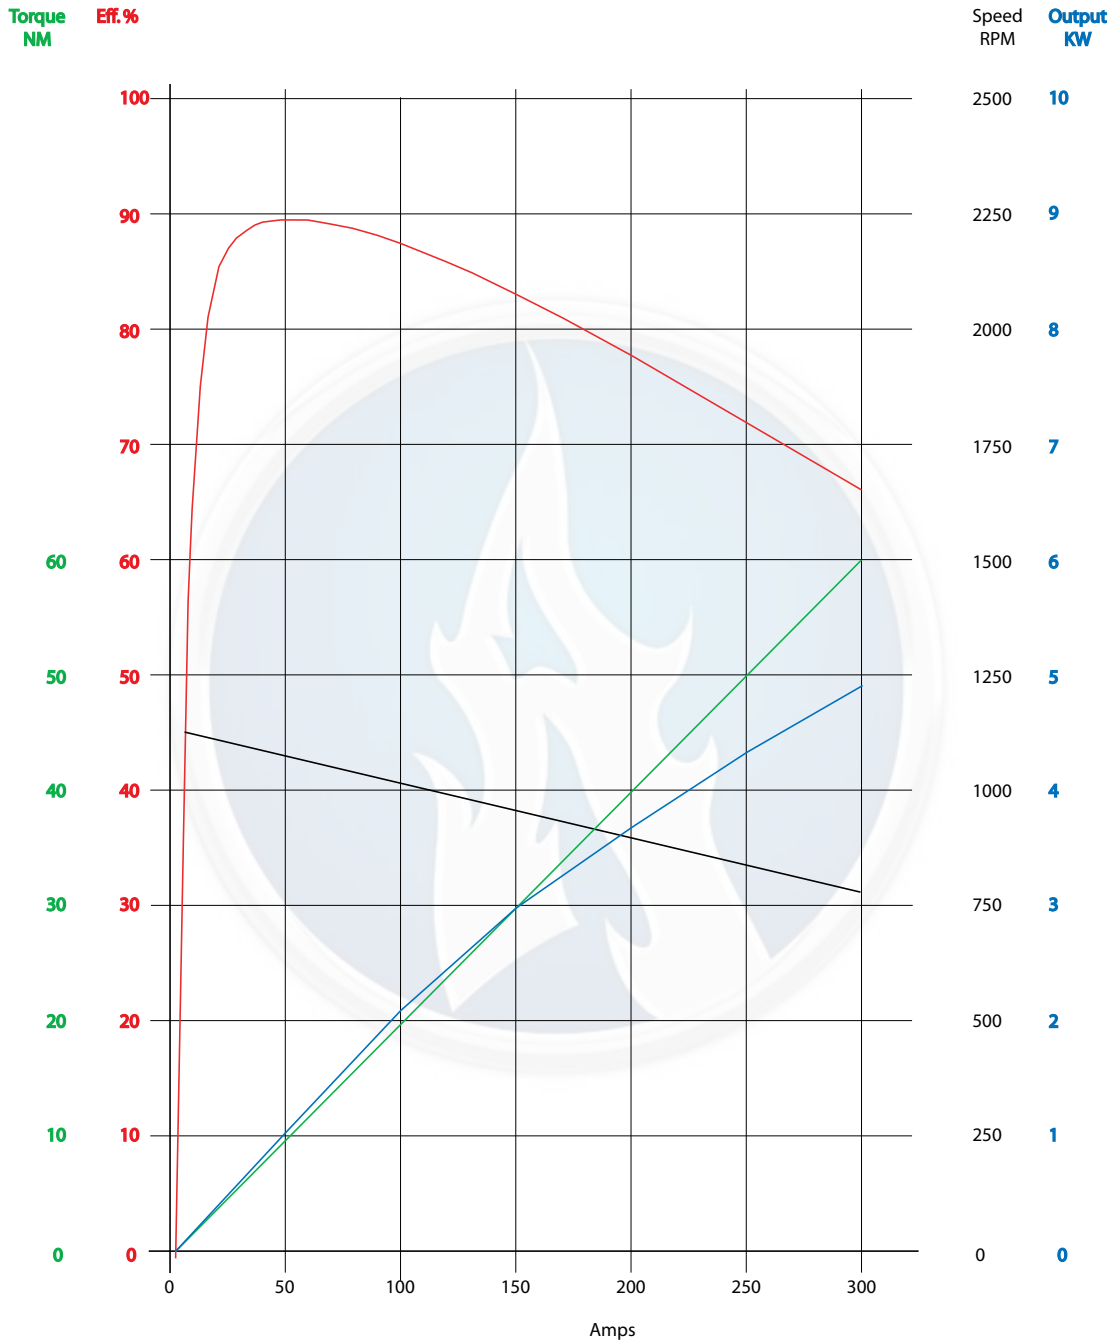

A G N I
M O T O R S

PERFORMANCE GRAPHS

143 SERIES

47RPM/VOLT AT 24V

47RPM/VOLT AT 36V

47RPM/VOLT AT 48V

47RPM/VOLT AT 60V

47RPM/VOLT AT 72V

47RPM/VOLT AT 84V