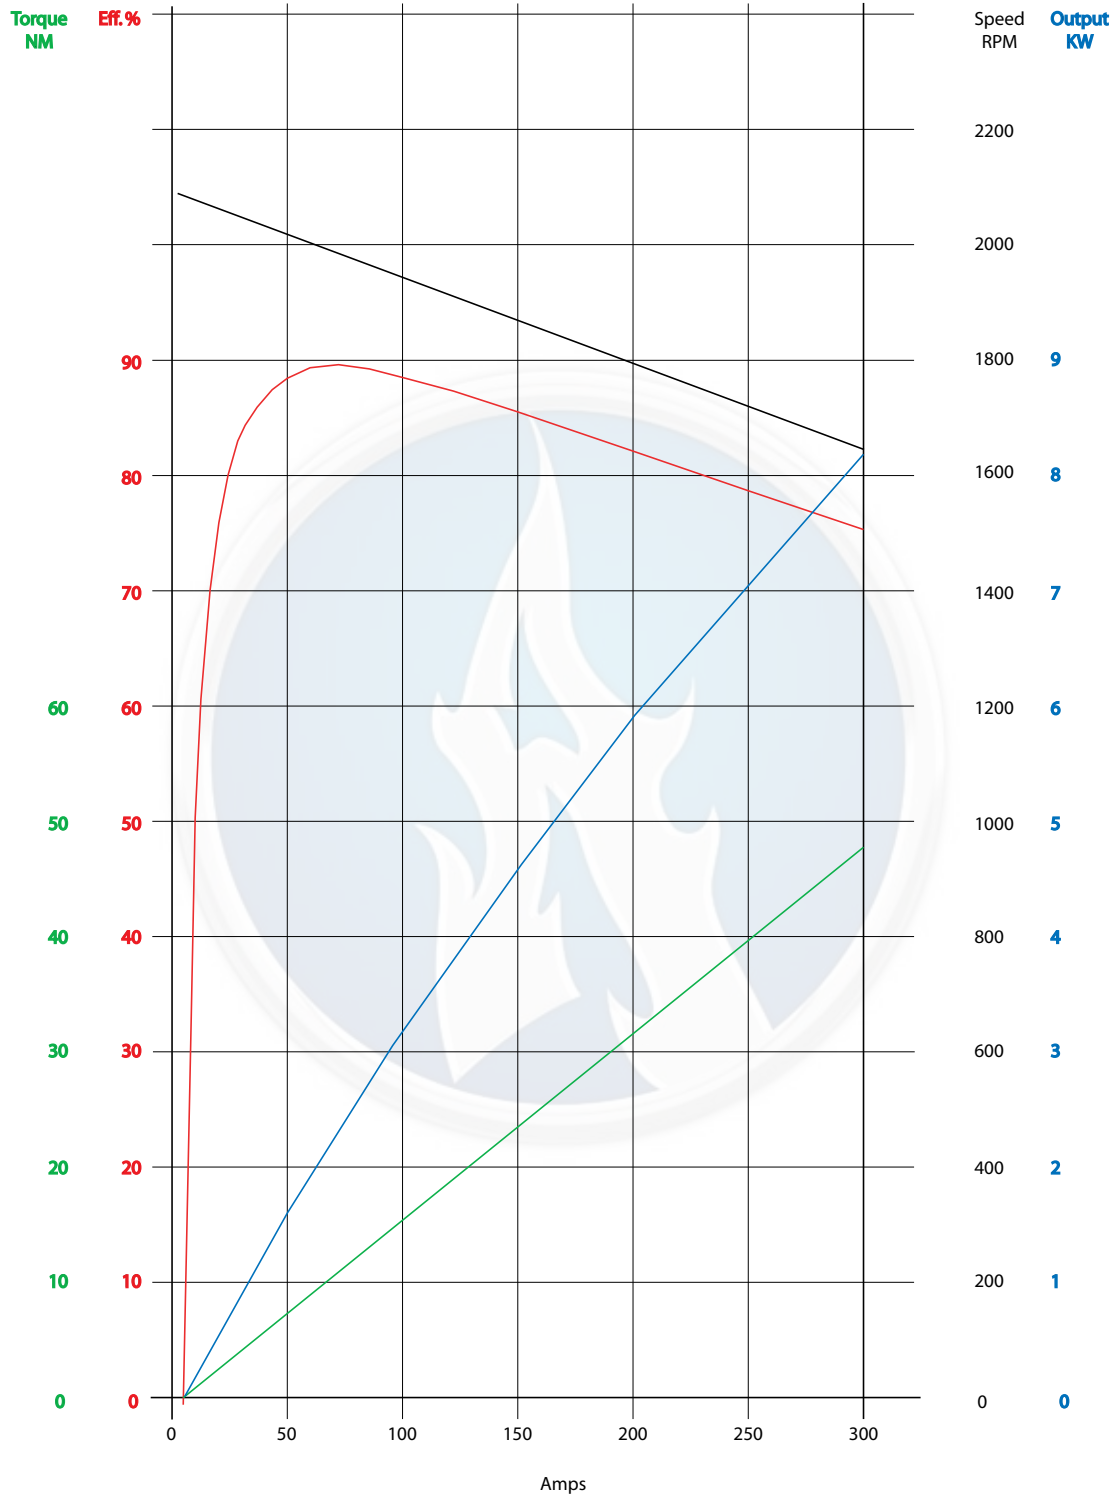

A G N I
M O T O R S

PERFORMANCE GRAPHS

119 SERIES

58RPM/VOLT AT 12V

58RPM/VOLT AT 24V

58RPM/VOLT AT 36V

58RPM/VOLT AT 48V

58RPM/VOLT AT 60V