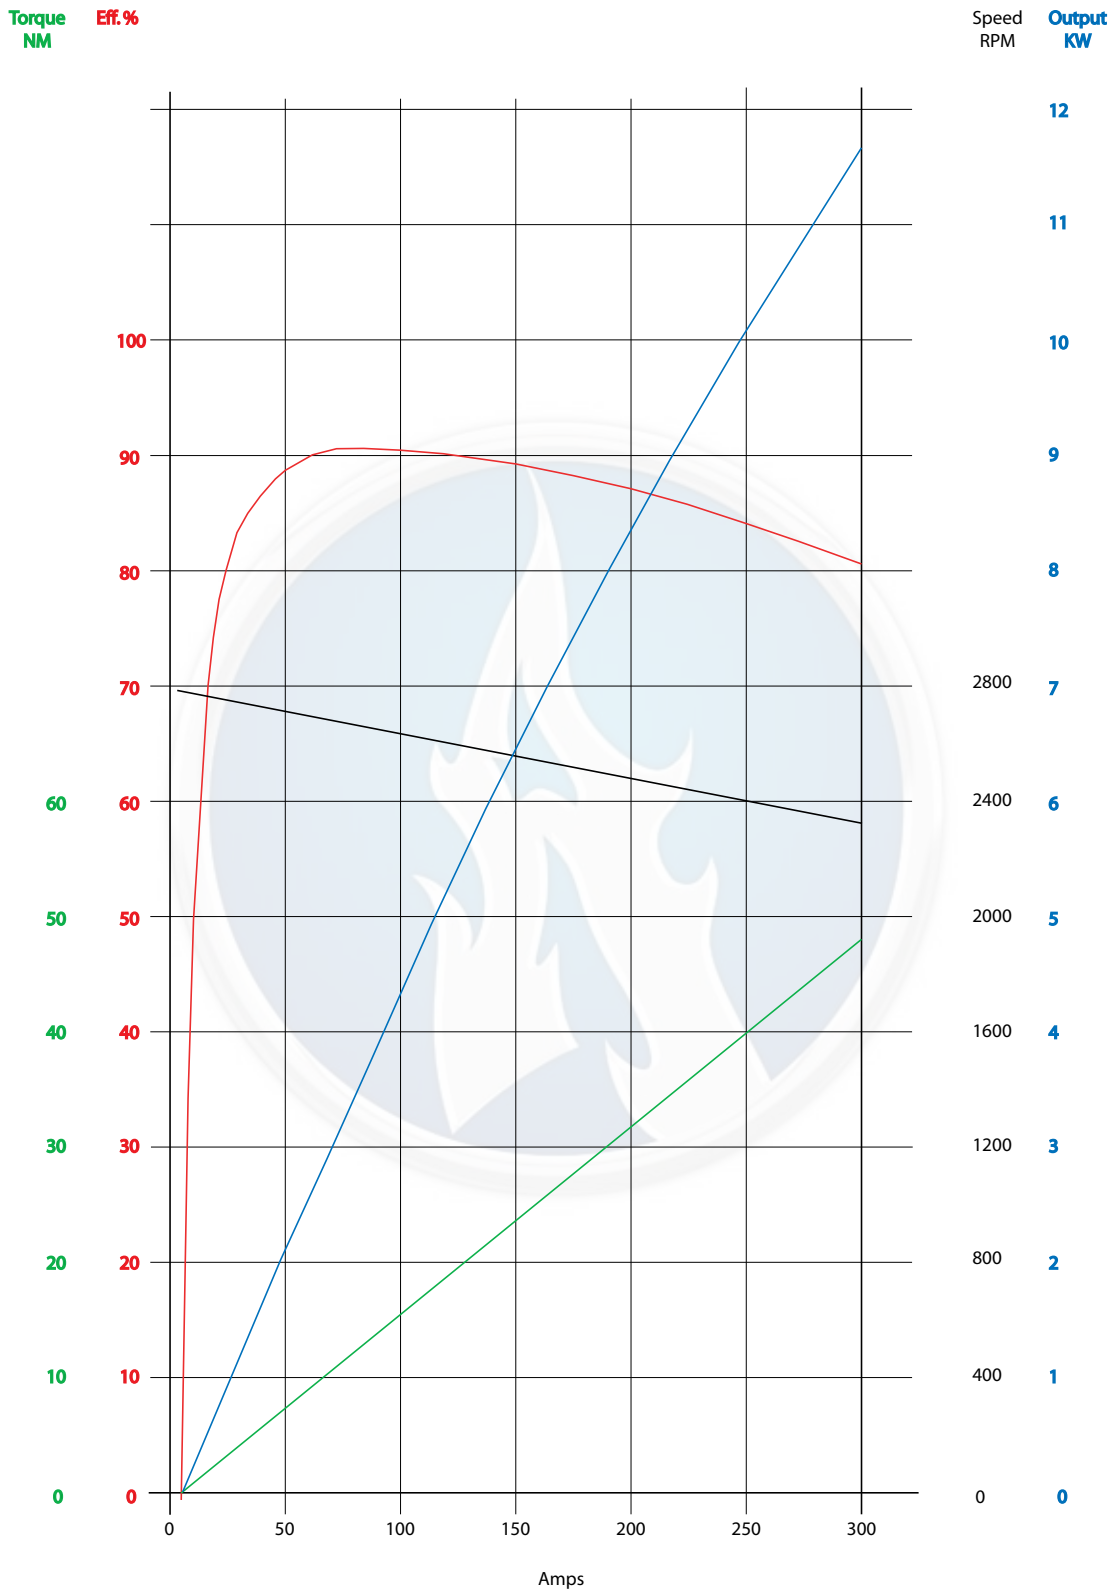

A G N I
M O T O R S

PERFORMANCE GRAPHS

119 SERIES

58RPM/VOLT AT 12V

58RPM/VOLT AT 24V

58RPM/VOLT AT 36V

58RPM/VOLT AT 48V

58RPM/VOLT AT 60V