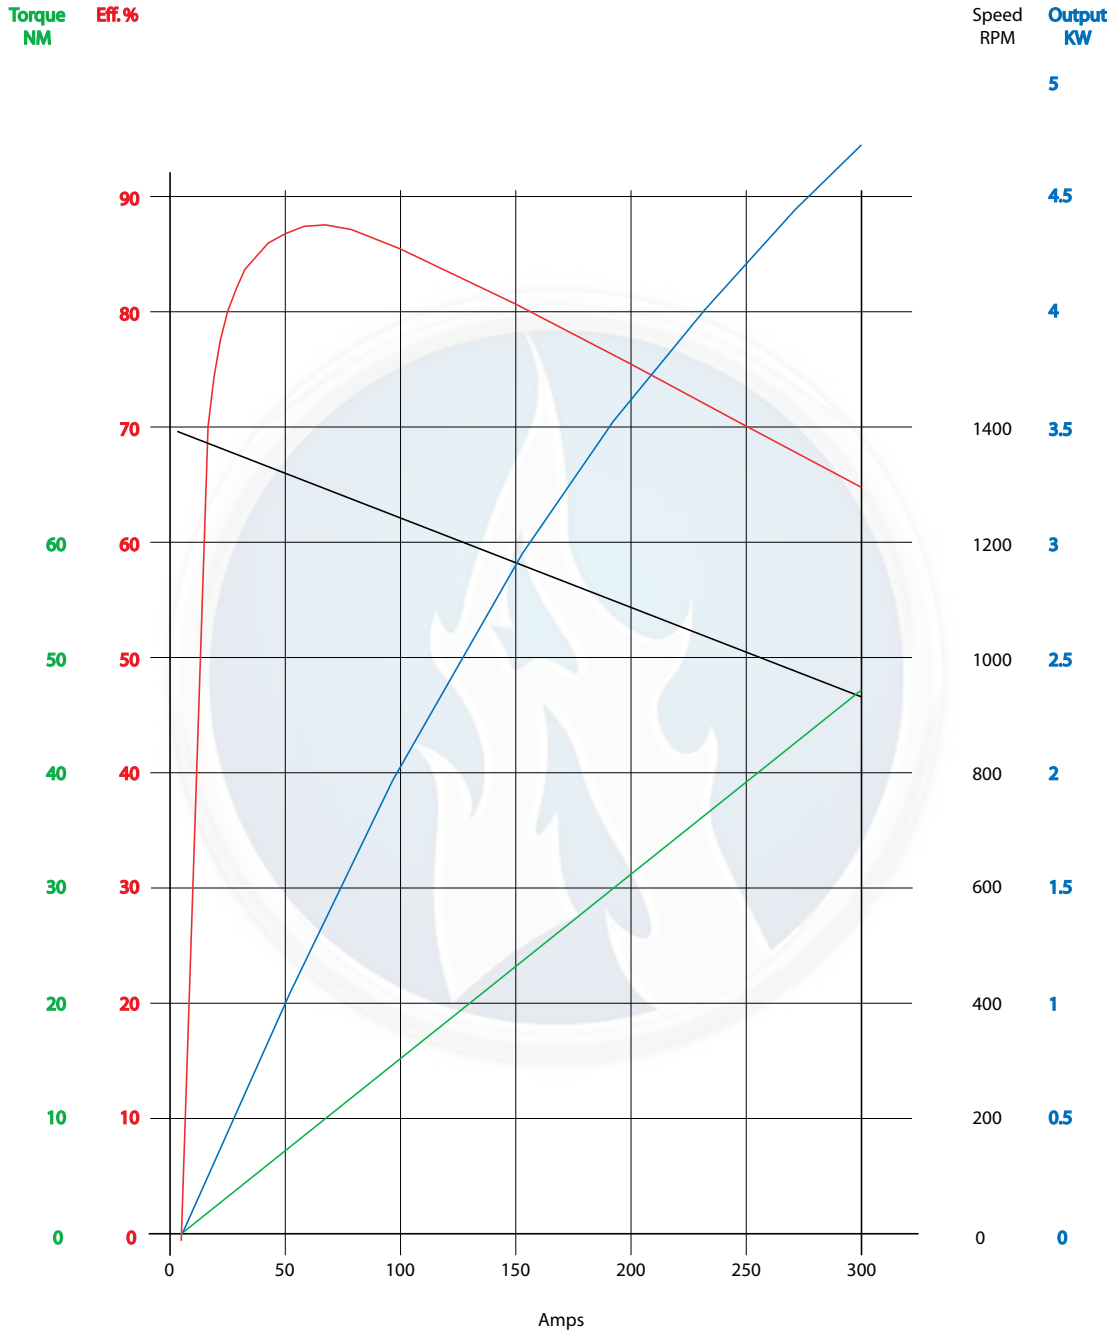

A G N I
M O T O R S

PERFORMANCE GRAPHS

119 SERIES

58RPM/VOLT AT 12V

58RPM/VOLT AT 24V

58RPM/VOLT AT 36V

58RPM/VOLT AT 48V

58RPM/VOLT AT 60V