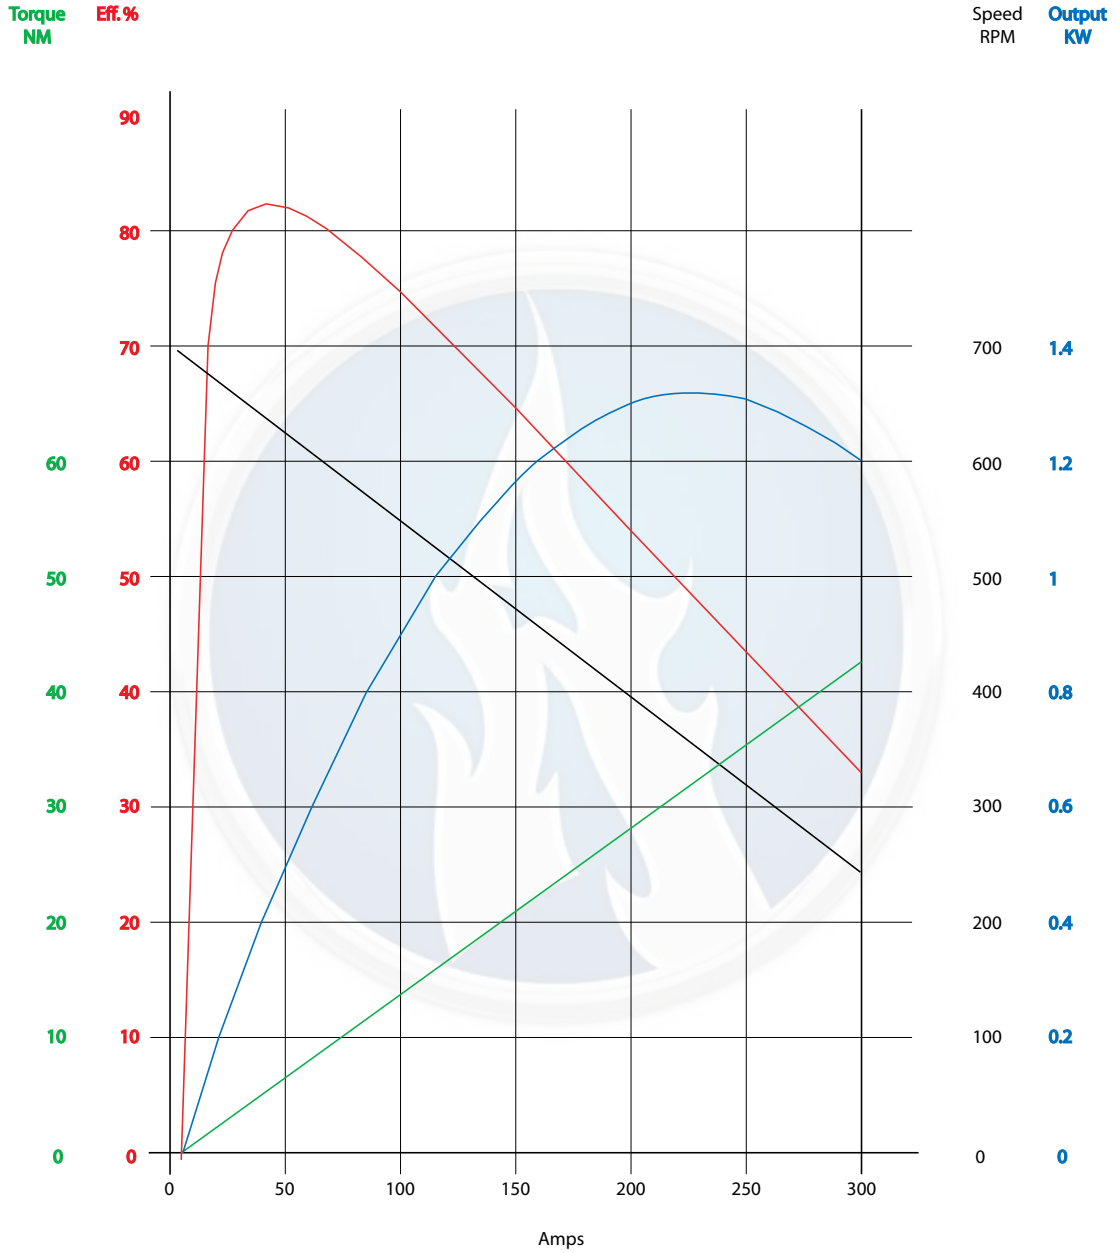

A G N I
M O T O R S

PERFORMANCE GRAPHS

119 SERIES

58RPM/VOLT AT 12V

58RPM/VOLT AT 24V

58RPM/VOLT AT 36V

58RPM/VOLT AT 48V

58RPM/VOLT AT 60V